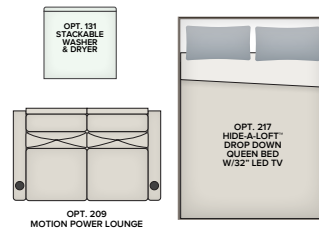

NAUTICA OPTIONS

- 086 Connectivity Package Includes: WiFi Ranger Sky Pro, Cell Booster and 265w Solar Panel
- 096 KING® Universal Satellite System
- 131 Washer/Dryer – Stackable
- 209 Motion Power Lounge
- 217 Hide-a-Loft™ Drop Down Queen Bed w/32" LED TV
- 230 Roof Vent Rain Covers
- 242 Dual 15K BTU A/C
- 436 CSA – Freightliner Package
- 572 Central Vacuum System
- 579 Mobileye Collision Mitigation and Safe-T-View Interior Camera Display
- 671 Power Cord Reel
- 965 1st Full Bay 90" S/O Tray