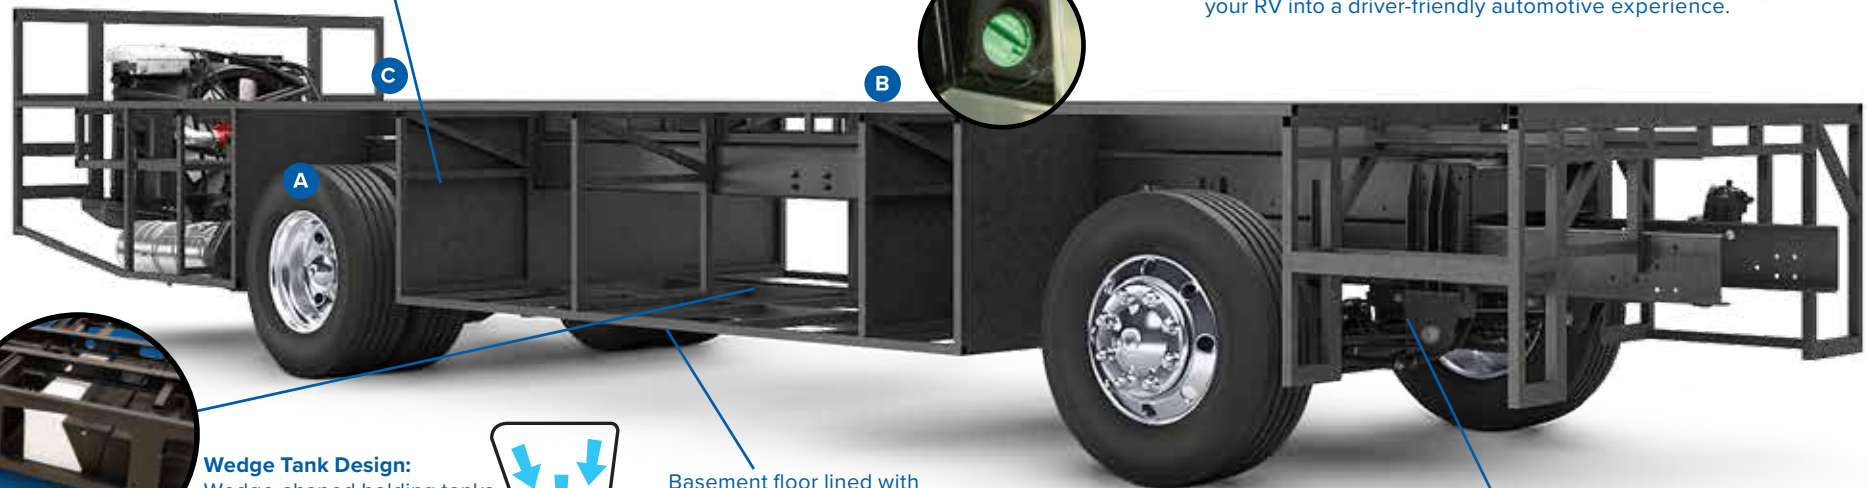

Wedge Tank Design: Wedge-shaped holding tanks ensure thorough drainage of black and grey water.

Basement floor lined with water resistant polyethylene which is lightweight, durable thermoplastic

All steel step well carriage

ADDITIONAL FEATURES

- **A Premium SACHS® Shocks** increase comfort, safety and dependability.
- **B Dual-Side Fuel Fills** provide high-flow access to the 100-gallon fuel tank from either side of the RV.
- **C Impressive Towing Capacity** with integrated receiver hitch rating of 10,000 offering a wide range of towing capabilities.*
- **D Central Protective Raceway** houses air, hydraulic and electrical lines while providing easy access.
- **E Michelin® Tires w/Polished Aluminum Wheels** give you on-the-road performance and let you arrive in style.

*Please refer to manufacturer supplied weights to determine towing capacity per unit.