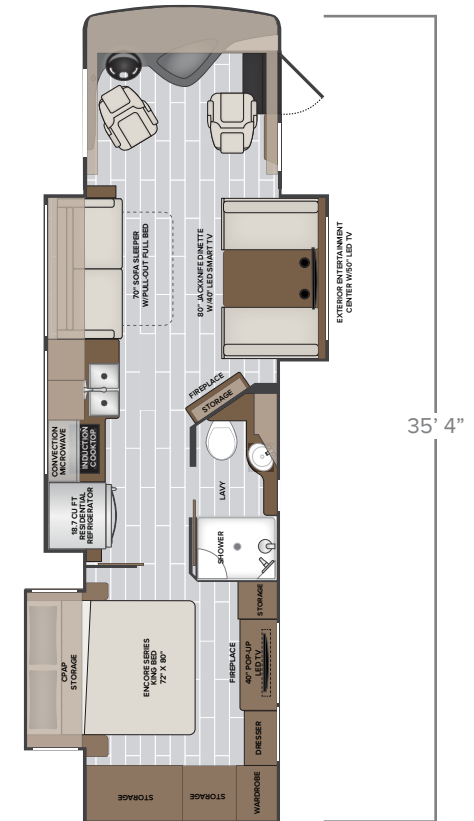

NAUTICA OPTIONS

- 086 Connectivity Package Includes: WiFi Ranger Sky Pro, Cell Booster and 265w Solar Panel
- 096 KING® Universal Satellite System
- 131 Washer/Dryer – Stackable
- 209 Motion Power Lounge
- 217 Hide-a-Loft™ Drop Down Queen Bed w/32" LED TV
- 230 Roof Vent Rain Covers
- 242 Dual 15K BTU A/C
- 436 CSA – Freightliner Package
- 572 Central Vacuum System
- 579 Mobileye Collision Mitigation and Safe-T-View Interior Camera Display
- 671 Power Cord Reel
- 965 1st Full Bay 90" S/O Tray